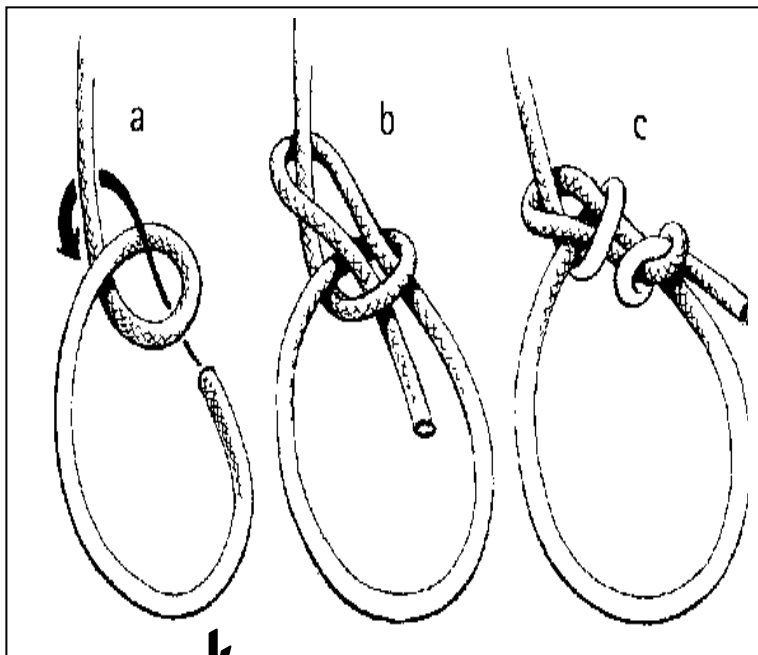

Evolution Bronze Award

Name

Age

Emergency Contact

Congratulations for gaining your Level 3 – You have now decided to improve your climbing by trying some roped climbing. The Bronze, Silver and gold awards will now take you through all you need to know to climb independently in the roped area at Evolution.

You will learn all about equipment, safety for yourself and others – and quite a bit about working as a team and trusting others.

Good Luck

Homework

Study knot tying – you will need to be able to tie the following competently.

- Bowline
- Figure Eight – On Bight
- Figure Eight – Rethreaded
- Clove Hitch
- Italian Hitch

BRONZE TEST

PART ONE

Correctly Fit:-

- Climbing Harness
- Climbing Helmet
- Tie a Bowline

Pass Instructor Initial