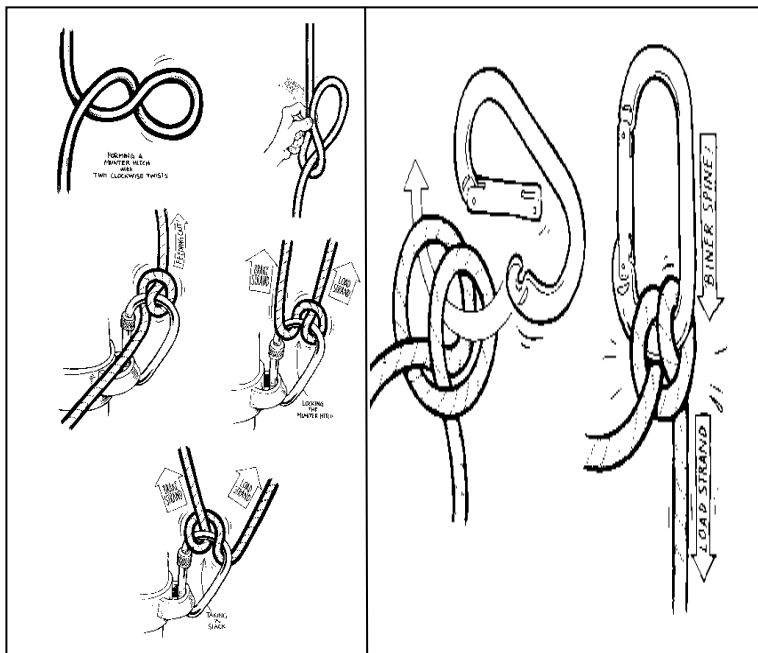

Evolution Gold Award

Name

Age

Emergency Contact

Ok – Final step of the ladder. This award brings together everything you have learnt from the first time you came to the academy. Your indoor climbing should now be competent in all aspects.

To graduate you need to show that you are competent and responsible in all areas, if you pass this award you will then be able to use the roped climbing without parental or Instructor supervision if you are over 12 years old.

Best of luck.

GOLD TEST

PART ONE

Show that you can tie a

- Clove Hitch
- (Munter) Italian Hitch

Set up

- Retrievable abseil with a personal safety system
- System to ascend a rope
- Top rope belay system

Pass Instructor Initial