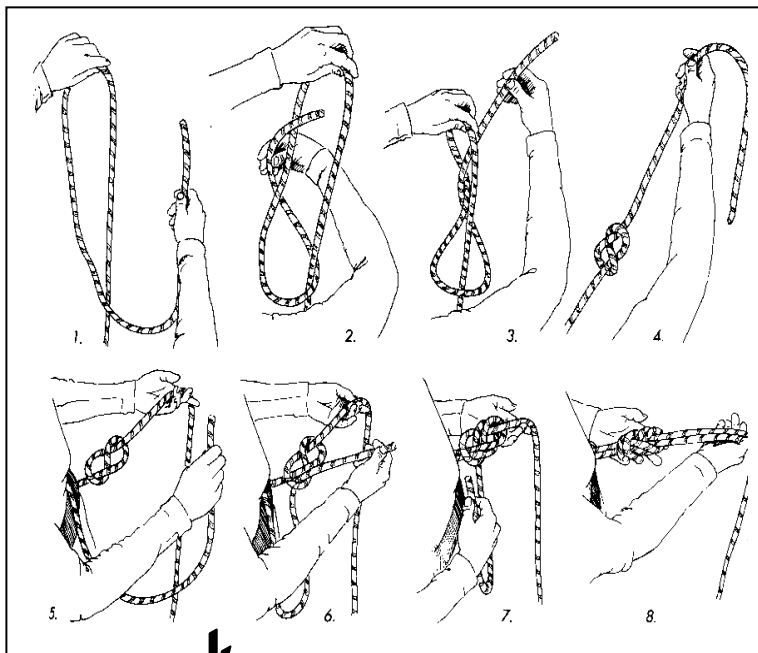

Evolution Silver Award

Name

Age

Emergency Contact

Great you are now ready for your Silver Test.

You are now able to belay with a Yo Yo but we need to get you climbing independently. This award covers belaying with a proper belay plate and will cover some more knots. We will also start to work on Lead Climbing and different types of protection available. You will also cover Abseiling and how to protect yourself and others.

Good Luck

Homework

Abseiling,

Do some research on Abseiling, try to find out when you might need it for climbing and some of the risks involved and how you can protect against these.

SILVER TEST

PART ONE

Correctly fit Belay plate to rope.

Demonstrate 'Buddy System'

Tie Figure Eight Knot

Pass Instructor Initial

PART TWO

Climb three routes (AF). Routes must be climbed neatly and in control)

Belay three routes using a Yo Yo.

Pass Instructor Initial